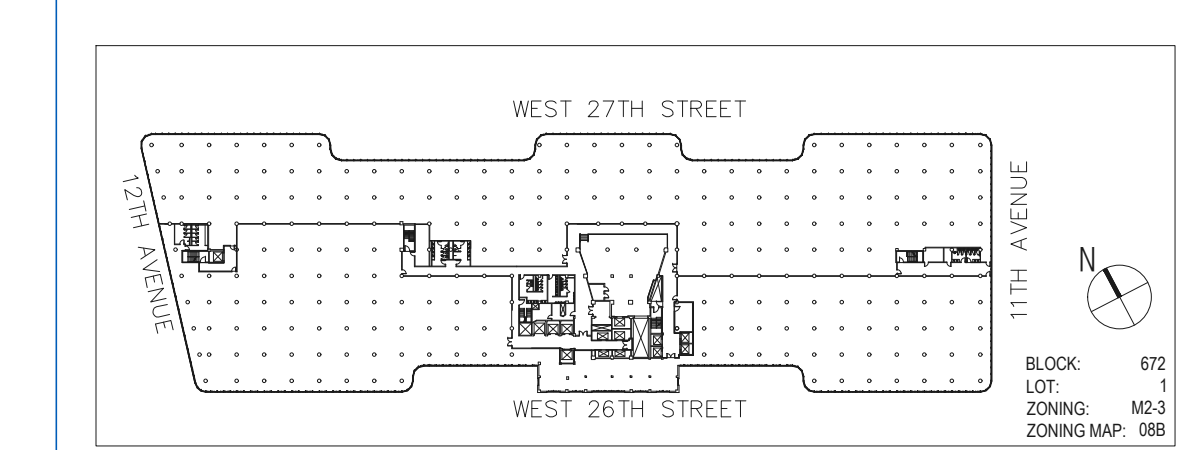

NOTE TO ARCHITECT OR ENGINEER

NO.	DATE	DESCRIPTION
01	03-13-2020	Issued for review
REVISIONS		

MECHANICAL CONTRACTOR:

Go Greener Plumbing LLC
578 Sackett St, Brooklyn,
NY 11217, United States

DRAFTING COMPANY

Professional Drafting Services
Certified / Insured CAD Specialists
Marc W. Hoffman

167 Allen Road
Rockville Centre NY, 11570
Contact: 646.691.2512
Email: Caddstutant@gmail.com

DRAWING TITLE :

12th FLOOR PLAN
SPRINKLER LAYOUT

PROJECT INFORMATION:

**MODERN ART
CONSERVATION**

601 WEST 26TH STREET
12TH FLOOR
NEW YORK, NY 10001

SPRINKLER PIPE SCHEDULE	
No. OF SPRINKLER HEADS	PIPE SIZE
1-2	1" DIA.
3	1-1/4" DIA.
4-5	1-1/2" DIA.
6-8	2" DIA.
SPRINKLER LOOP	AS NOTED

SPRINKLER HEAD LEGEND	
SYMBOL	DESCRIPTION
	CONCEALED PENDANT SPRINKLER HEAD RELOCATED
	NEW CONCEALED PENDANT SPRINKLER HEAD
	EXISTING SPRINKLER HEAD AND ALL RELATED BRANCH PIPING TO BE REMOVED AND CAPPED
	SIDEWALL SPRINKLER
	EXISTING SPRINKLER HEAD TO REMAIN